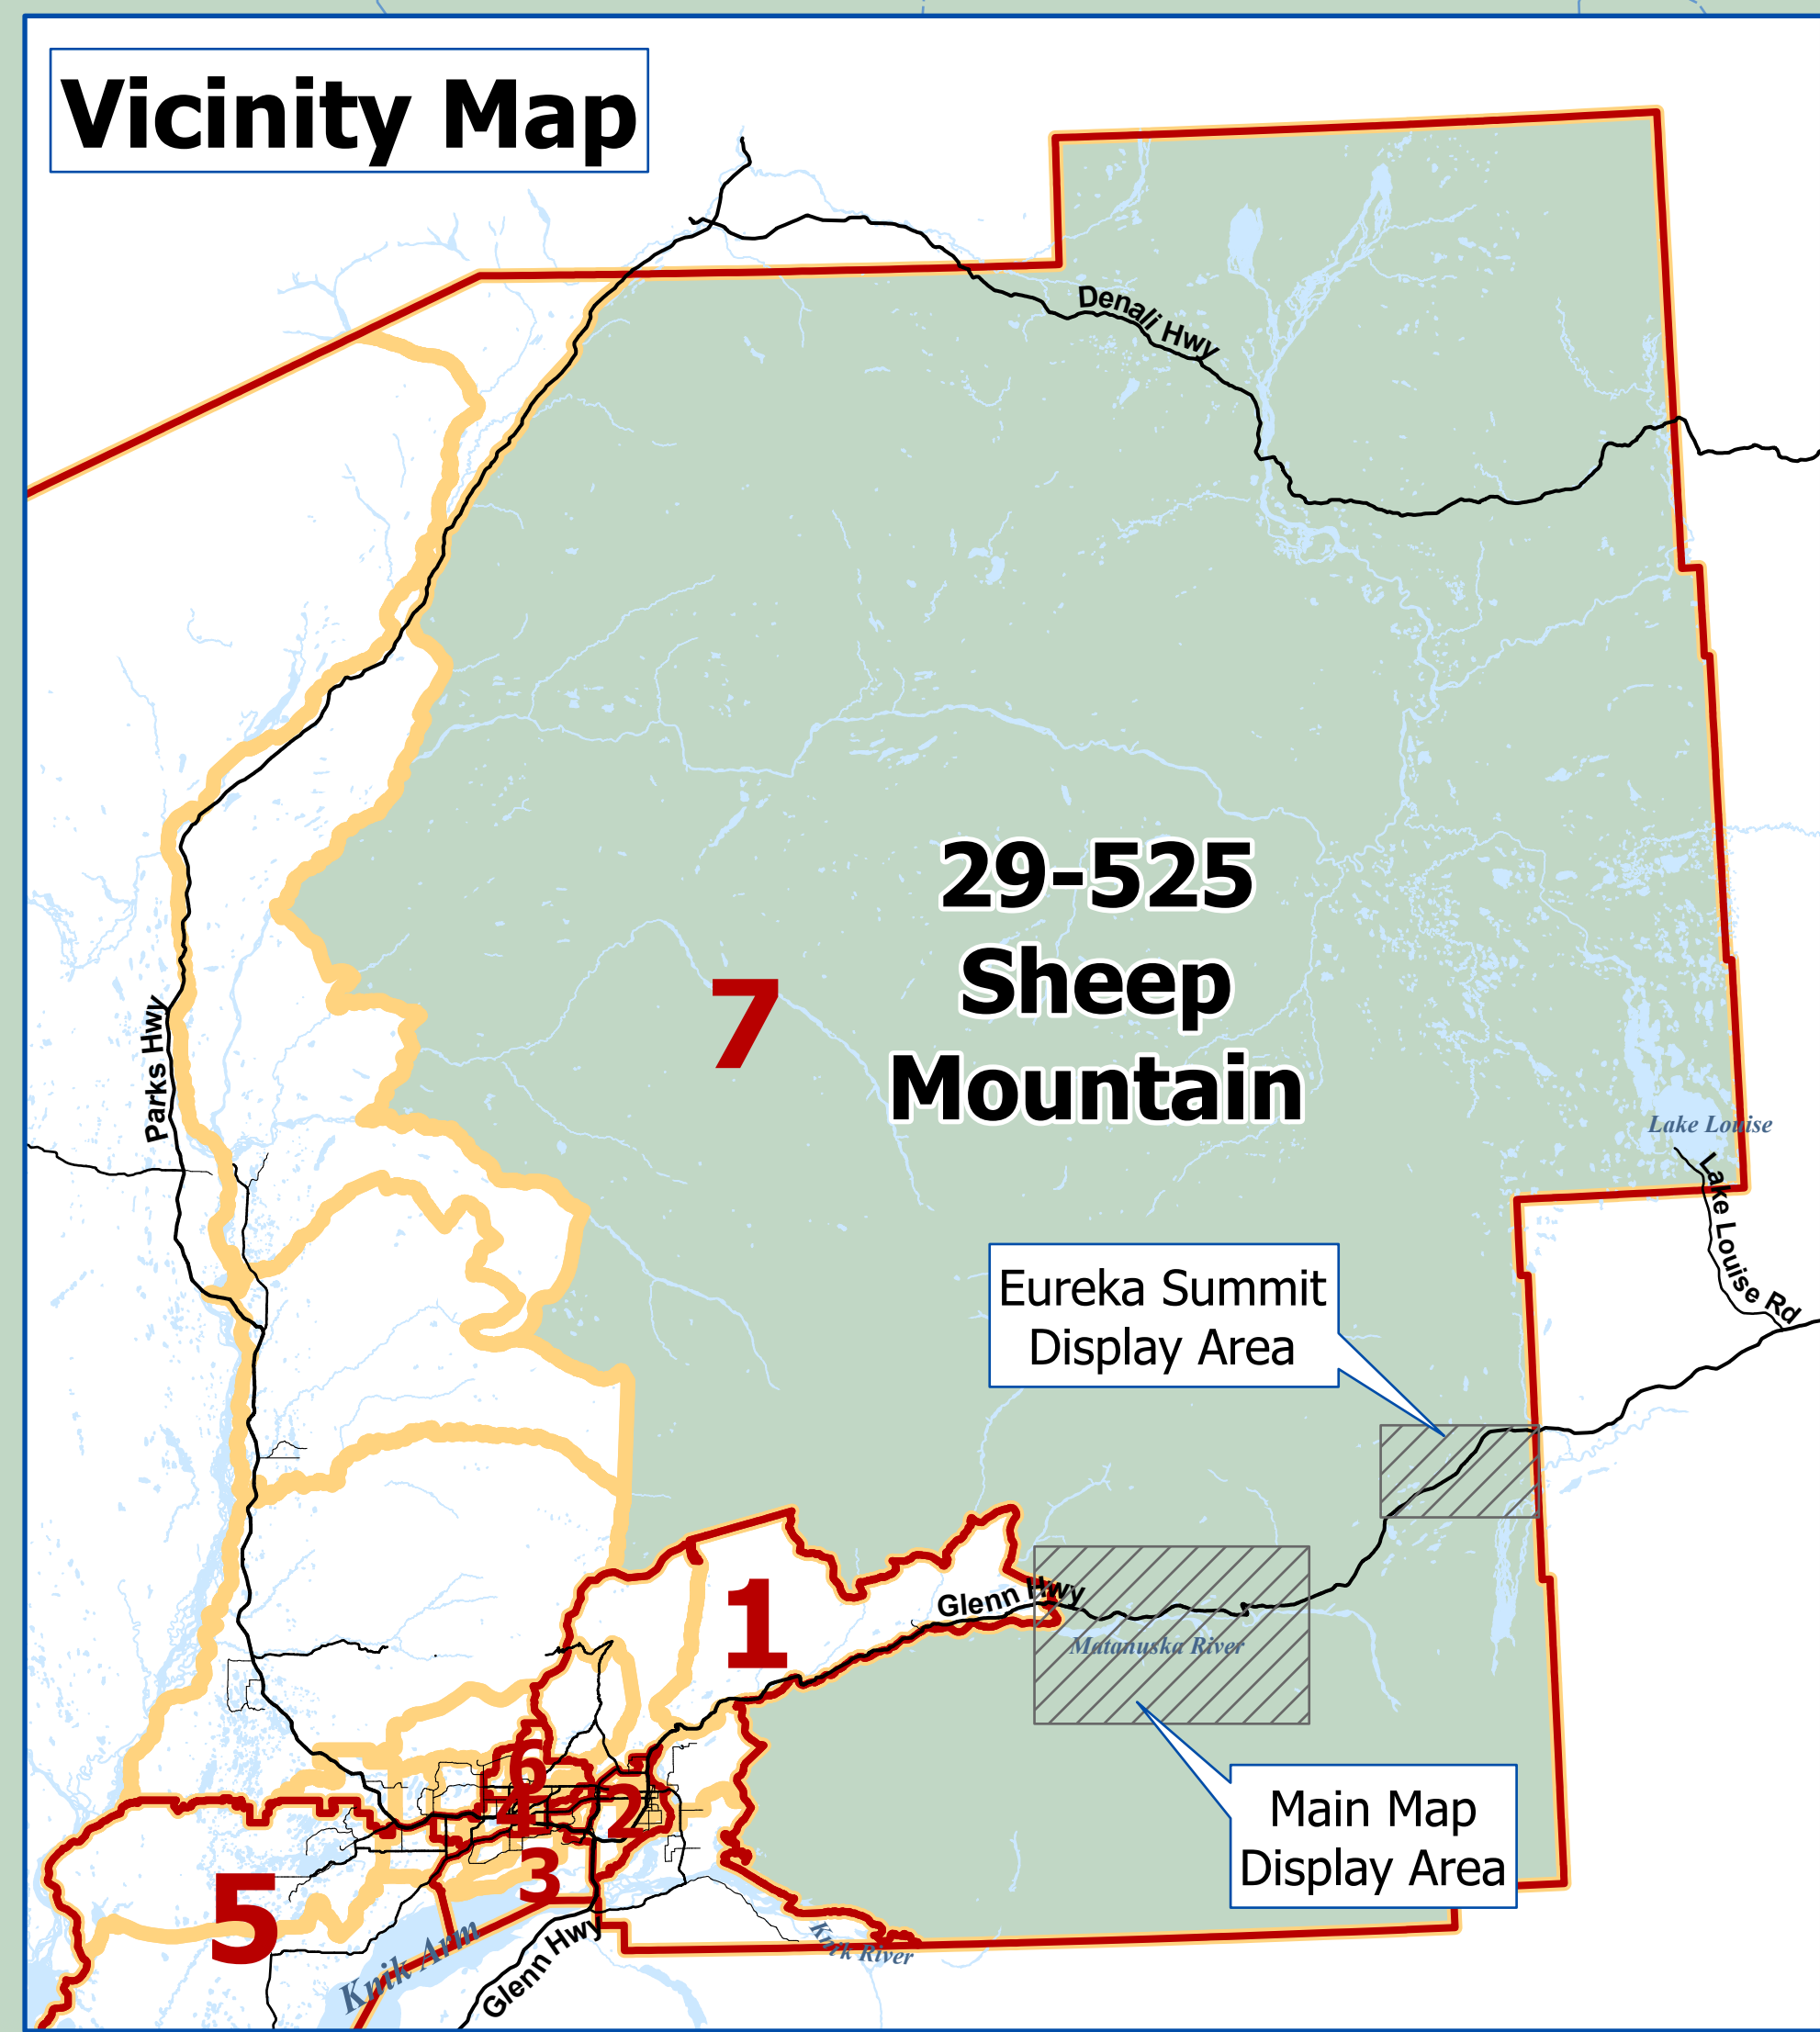

Matanuska-Susitna Borough Voting Precincts

- Polling Location
- City Boundaries
- Voting Precincts
- Assembly District Boundaries
- Matanuska Susitna Borough Boundary
- Highway
- Major
- Medium
- Minor
- Private
- Primitive
- Not Constructed
- Railroad
- Major Waterbodies
- Streams

Precinct # 29-525 Sheep Mountain
 Poll Location:
GLACIER VIEW COMMUNITY CENTER
 65975 S. Wolverine Circle

Prepared by MSB
 IT Department - GIS Division
 Data Sources: Matanuska-Susitna Borough,
 State of Alaska Division of Elections
 June 2026