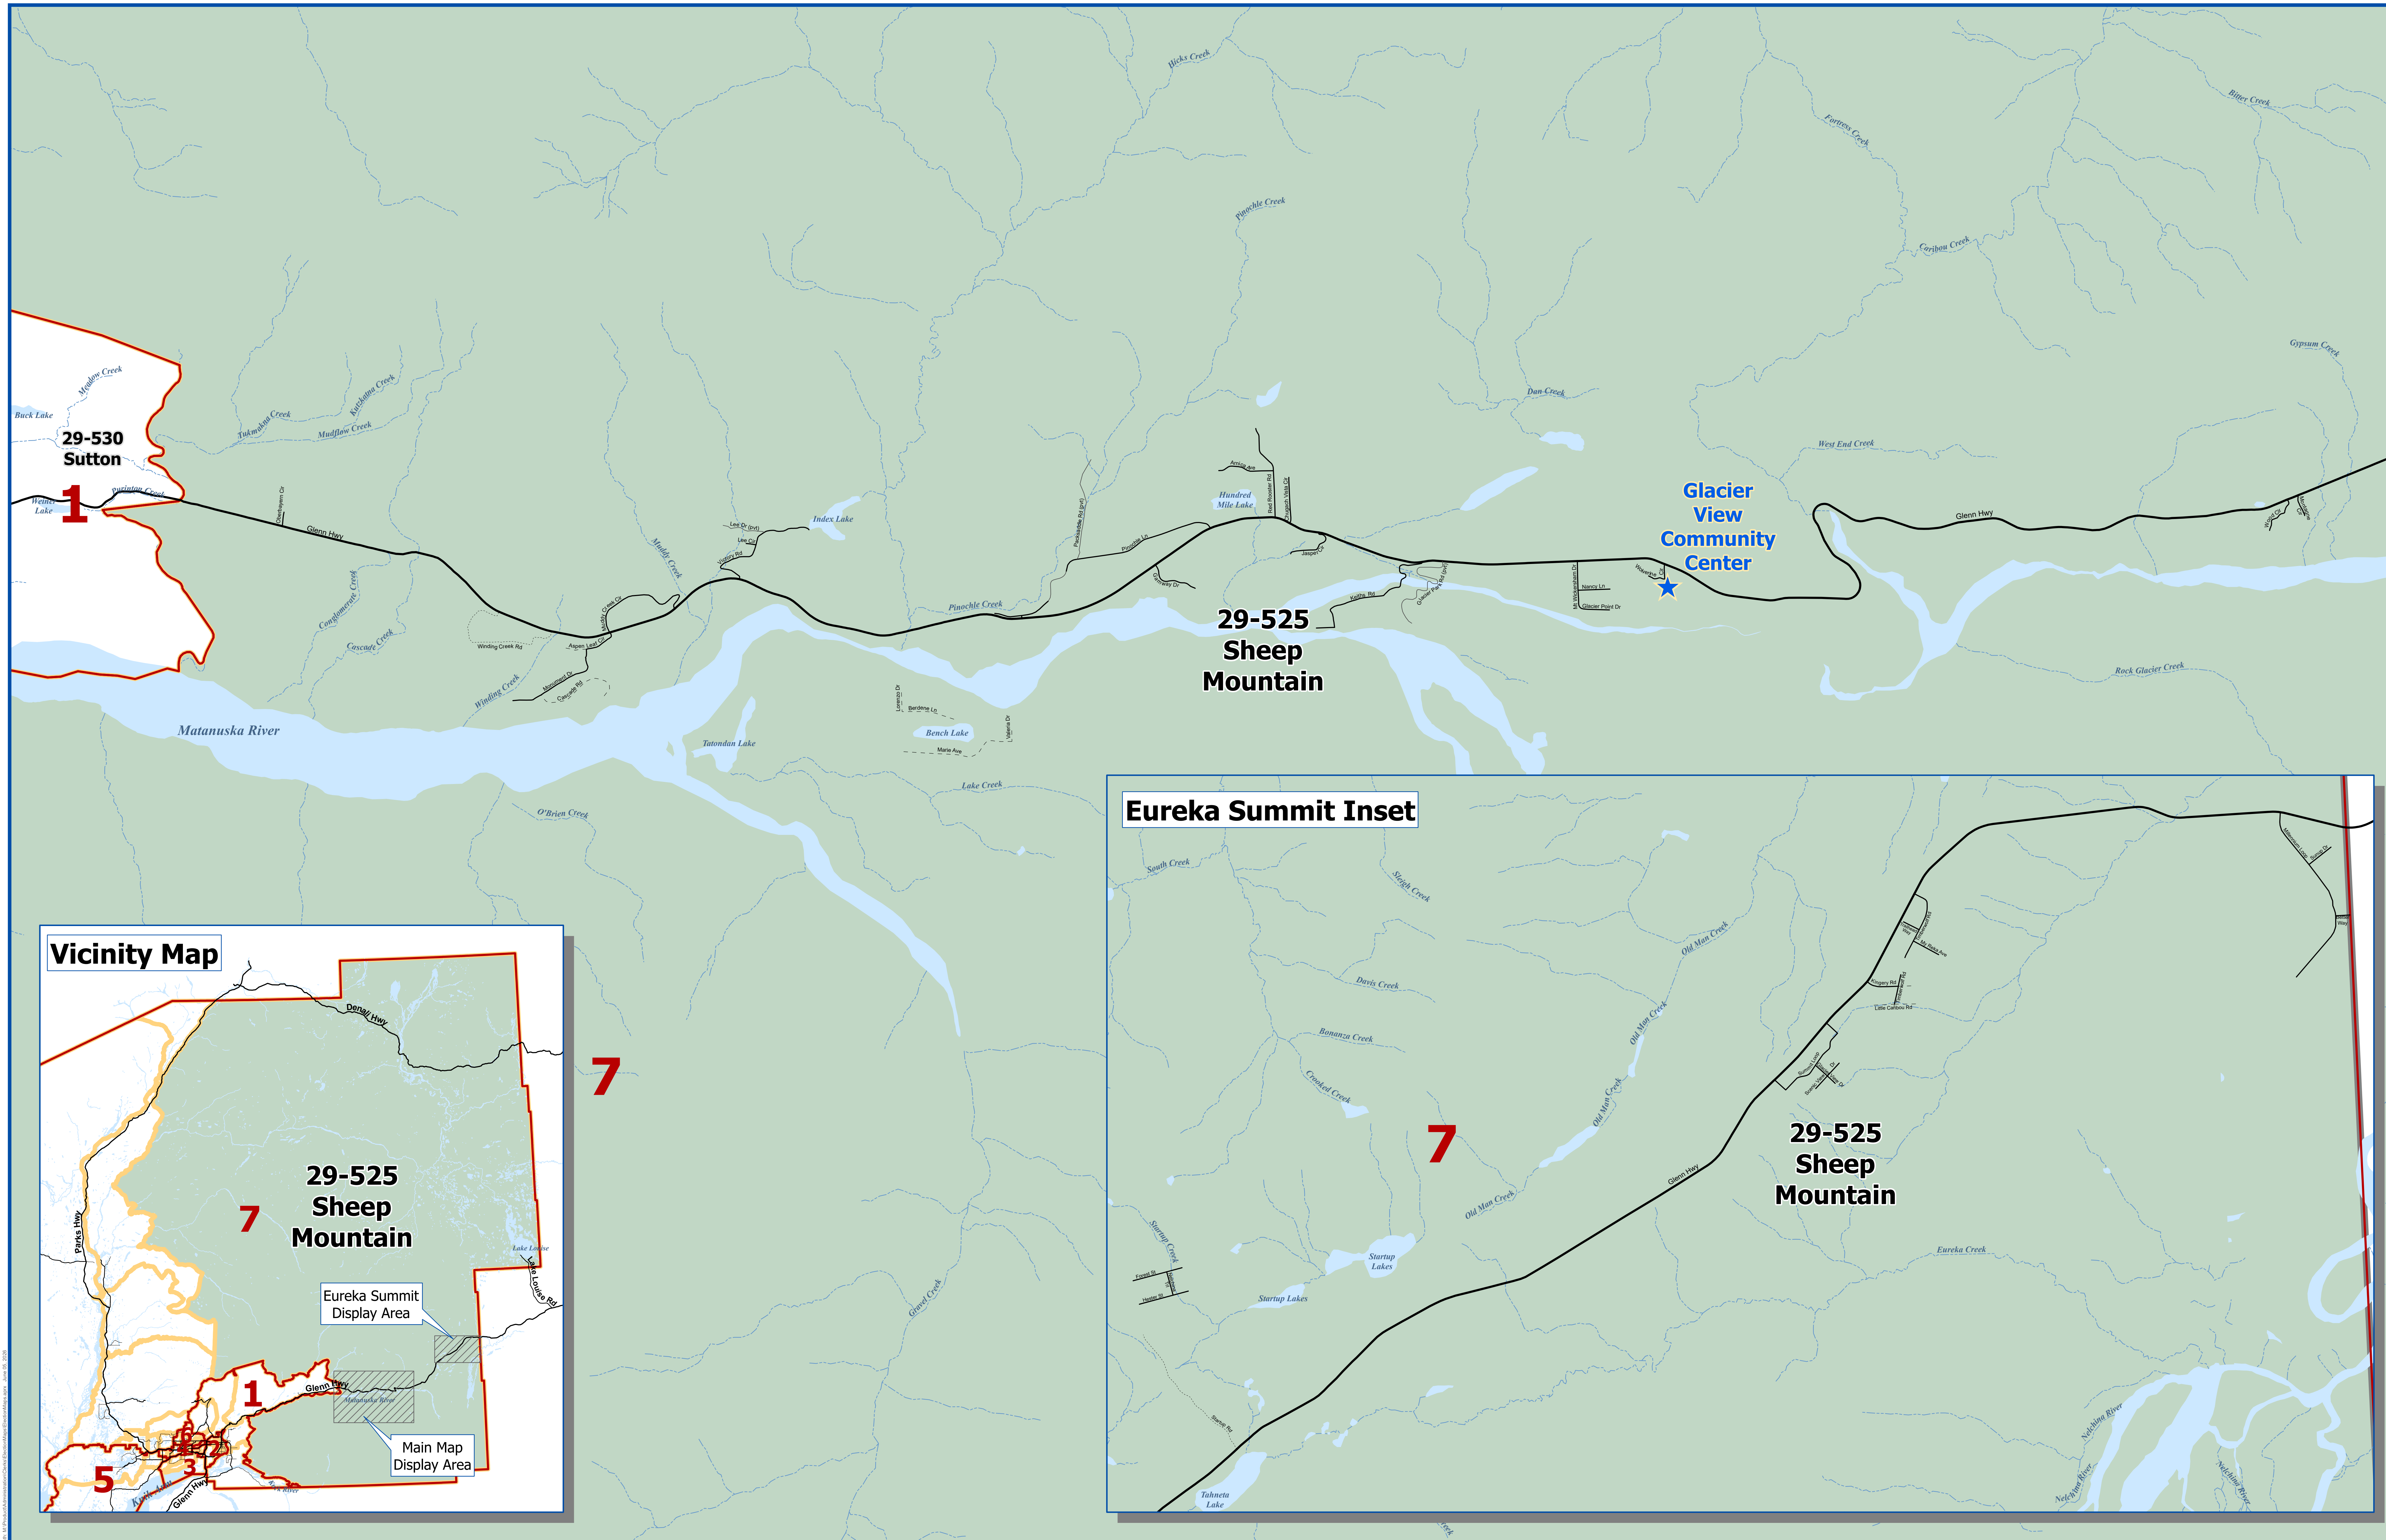

Matanuska-Susitna Borough Voting Precincts

- Polling Location
- City Boundaries
- Voting Precincts
- Assembly District Boundaries
- Matanuska Susitna Borough Boundary
- Highway
- Major
- Medium
- Minor
- Private
- Primitive
- Not Constructed
- Railroad
- Major Waterbodies
- Streams

Precinct # 29-525 Sheep Mountain
 Poll Location:
GLACIER VIEW COMMUNITY CENTER
 65975 S. Wolverine Circle

Prepared by MSB
 IT Department - GIS Division
 Data Sources: Matanuska-Susitna Borough,
 State of Alaska Division of Elections
 June 2026