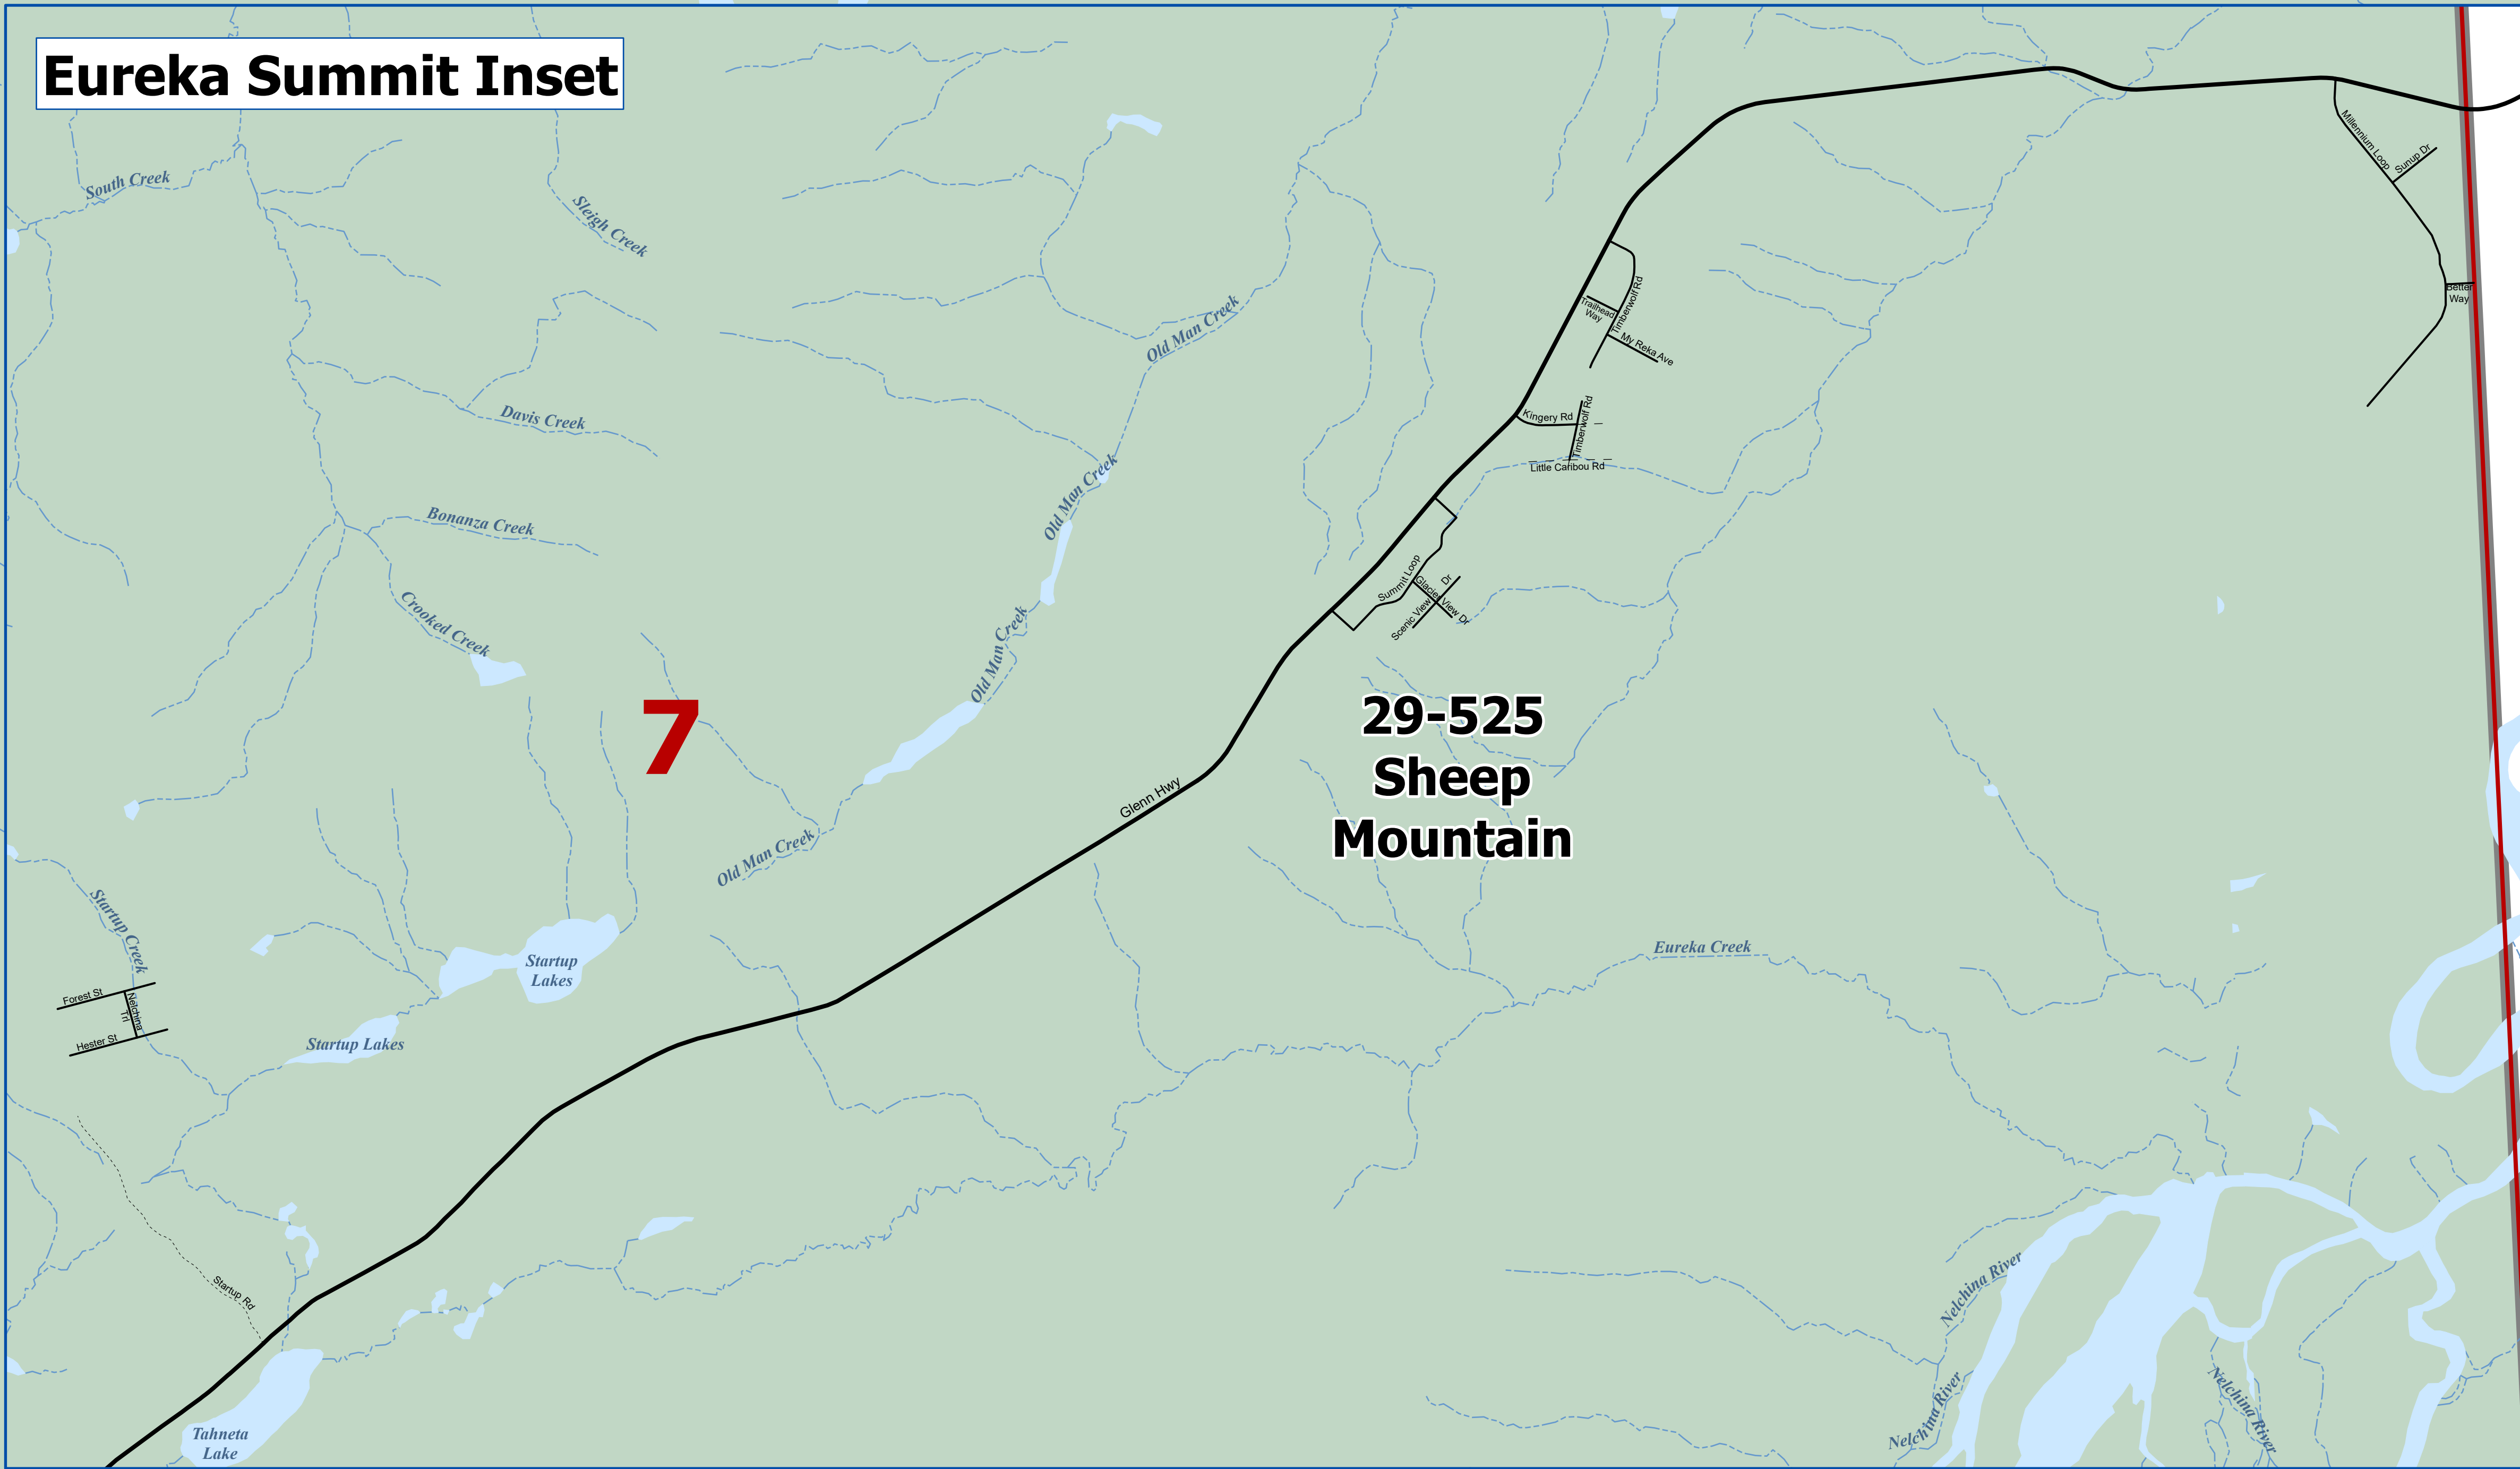

Matanuska-Susitna Borough Voting Precincts

- Polling Location
- City Boundaries
- Voting Precincts
- Assembly District Boundaries
- Matanuska Susitna Borough Boundary
- Highway
- Major
- Medium
- Minor
- Private
- Primitive
- Not Constructed
- Railroad
- Major Waterbodies
- Streams

Precinct # 29-525 Sheep Mountain
 Poll Location:
GLACIER VIEW COMMUNITY CENTER
 65975 S. Wolverine Circle

Prepared by MSB
 IT Department - GIS Division
 Data Sources: Matanuska-Susitna Borough,
 State of Alaska Division of Elections
 June 2026